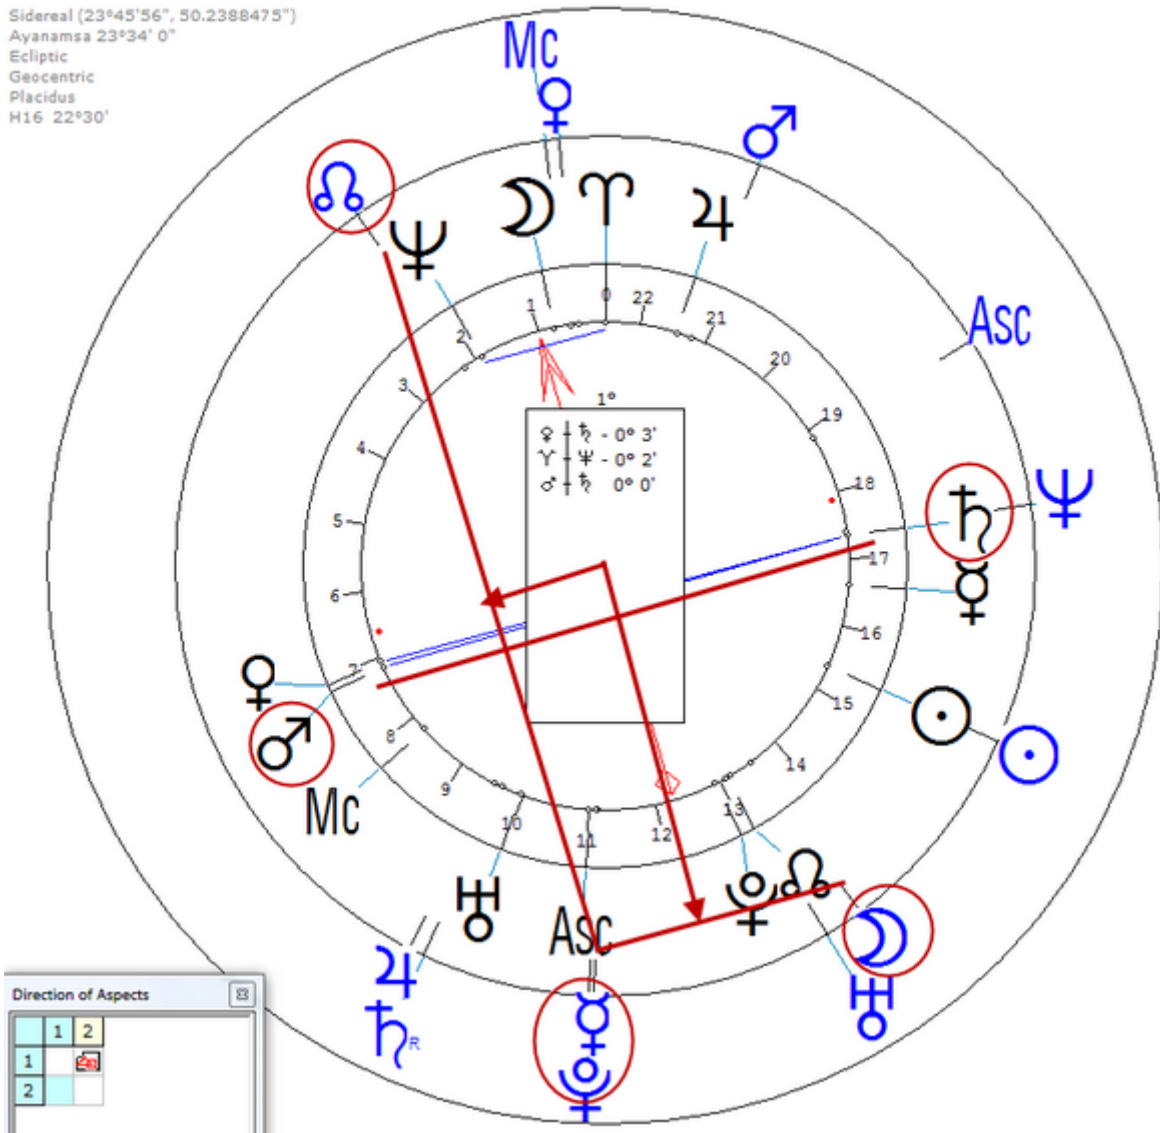

Saint Denis, France

Sidereal (23°45'56", 50.2388475")

Ayanamsa 23°34' 0"

Ecliptic

Geocentric

Placidus

H16 22°30'

Bandy, Lou